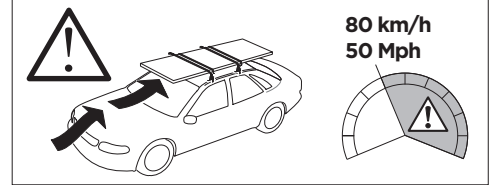

1

Kit 145055

ALFA ROMEO Giulia, 4-dr Sedan, 16-

ISO 11154-E