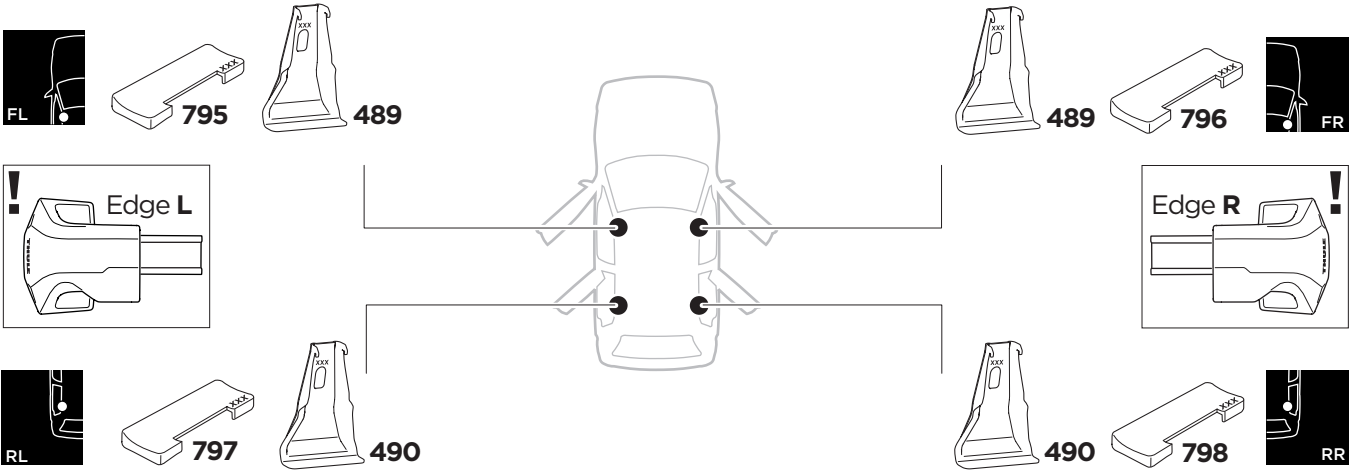

1

Kit 145268

TOYOTA Yaris (XP210), 5-dr Hatchback, 21-
MAZDA 2 Hybrid (XP210), 5-dr Hatchback, 22-

ISO 11154-E