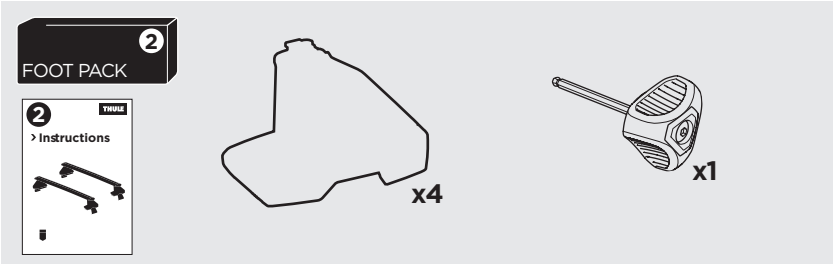

1

Kit 145268

TOYOTA Yaris (XP210), 5-dr Hatchback, 21-
MAZDA 2 Hybrid (XP210), 5-dr Hatchback, 22-

ISO 11154-E