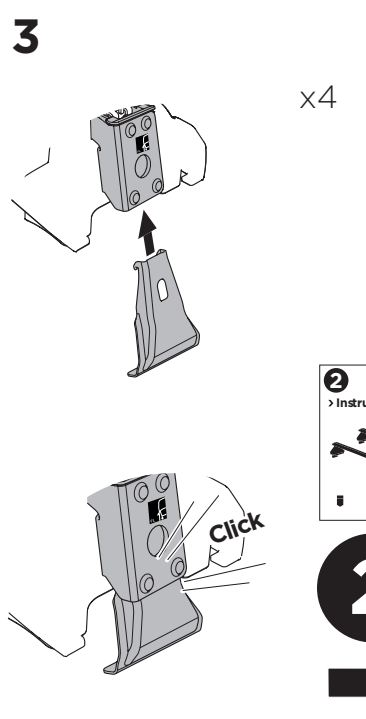

1

Kit 145268

TOYOTA Yaris (XP210), 5-dr Hatchback, 21-
MAZDA 2 Hybrid (XP210), 5-dr Hatchback, 22-

ISO 11154-E